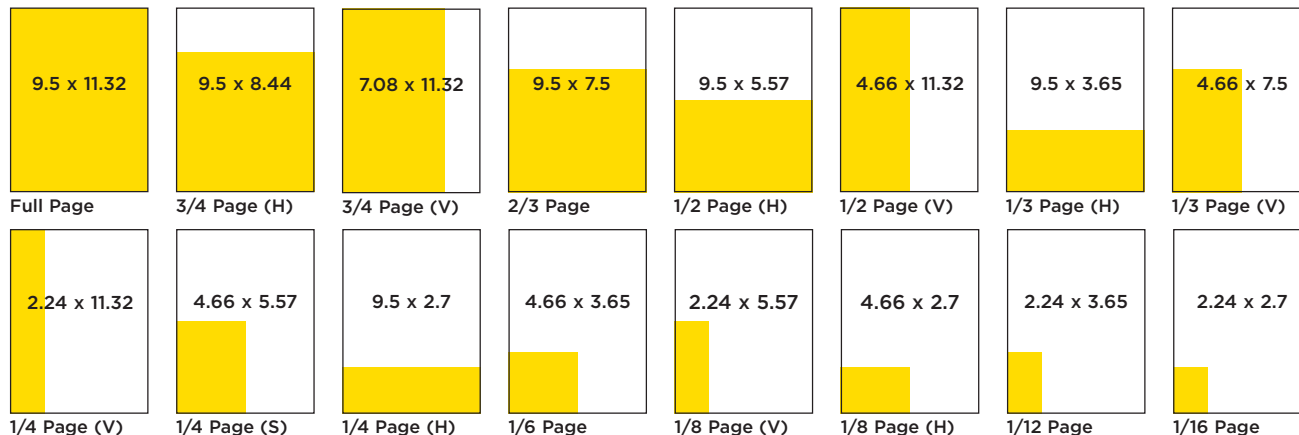

RATES

NEWSPAPER DISPLAY - PRINT

2026

All rates are per ad, net to paper.

SIZE	52x	39x	26x	13x	6x	1x
Full Page	1,466	1,621	1,798	1,952	2,154	2,343
3/4 Page	1,143	1,273	1,413	1,551	1,677	1,795
2/3 Page	1,048	1,142	1,259	1,378	1,484	1,597
1/2 Page	795	853	946	1,039	1,113	1,293
1/3 Page	547	592	647	689	753	936
1/4 Page	449	473	511	554	596	766
1/6 Page	318	339	370	406	441	541
1/8 Page	264	268	286	307	328	405
1/12 Page	203	209	225	243	259	285
1/16 Page	159	169	180	204	224	252

Prices are per ad for black and white ads, for color add an additional \$299 per ad.

Measurements are width by height • All measurements in inches

Pre-printed Inserts

Free standing inserts are available in the full print run for \$75/ 1,000. Frequency discounts, zoning and custom printing available.

Color Charges

Color is available on ads 1/6th page or larger for \$299 per ad.

Premium Placement

Monterey County Weekly works to accommodate advertiser position requests. Guaranteed placement is available for a 10% premium.