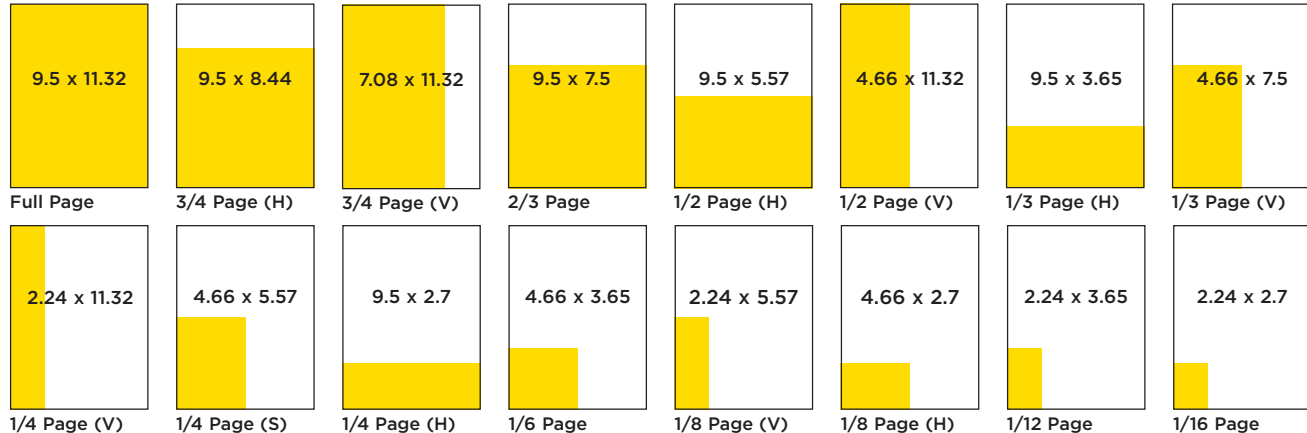

RATES

NEWSPAPER DISPLAY

2025

SIZE	52x	39x	26x	13x	6x	1x
Full Page	1,416	1,566	1,737	1,886	2,081	2,264
3/4 Page	1,104	1,230	1,365	1,499	1,620	1,734
2/3 Page	1,013	1,103	1,216	1,331	1,434	1,543
1/2 Page	768	824	914	1,004	1,075	1,249
1/3 Page	529	572	625	666	728	904
1/4 Page	434	457	494	535	576	740
1/6 Page	307	328	357	392	426	523
1/8 Page	255	259	276	297	317	391
1/12 Page	196	202	217	235	250	275
1/16 Page	154	163	174	197	216	243

Prices are per ad for black and white ads, for color add an additional \$299 per ad.

Measurements are width by height • All measurements in inches

Pre-printed Inserts

Free standing inserts are available in the full print run for \$75/ 1,000. Frequency discounts, zoning and custom printing available.

Color Charges

Color is available on ads 1/6th page or larger for \$299 per ad.

Premium Placement

Monterey County Weekly works to accommodate advertiser position requests. Guaranteed placement is available for a 10% premium.